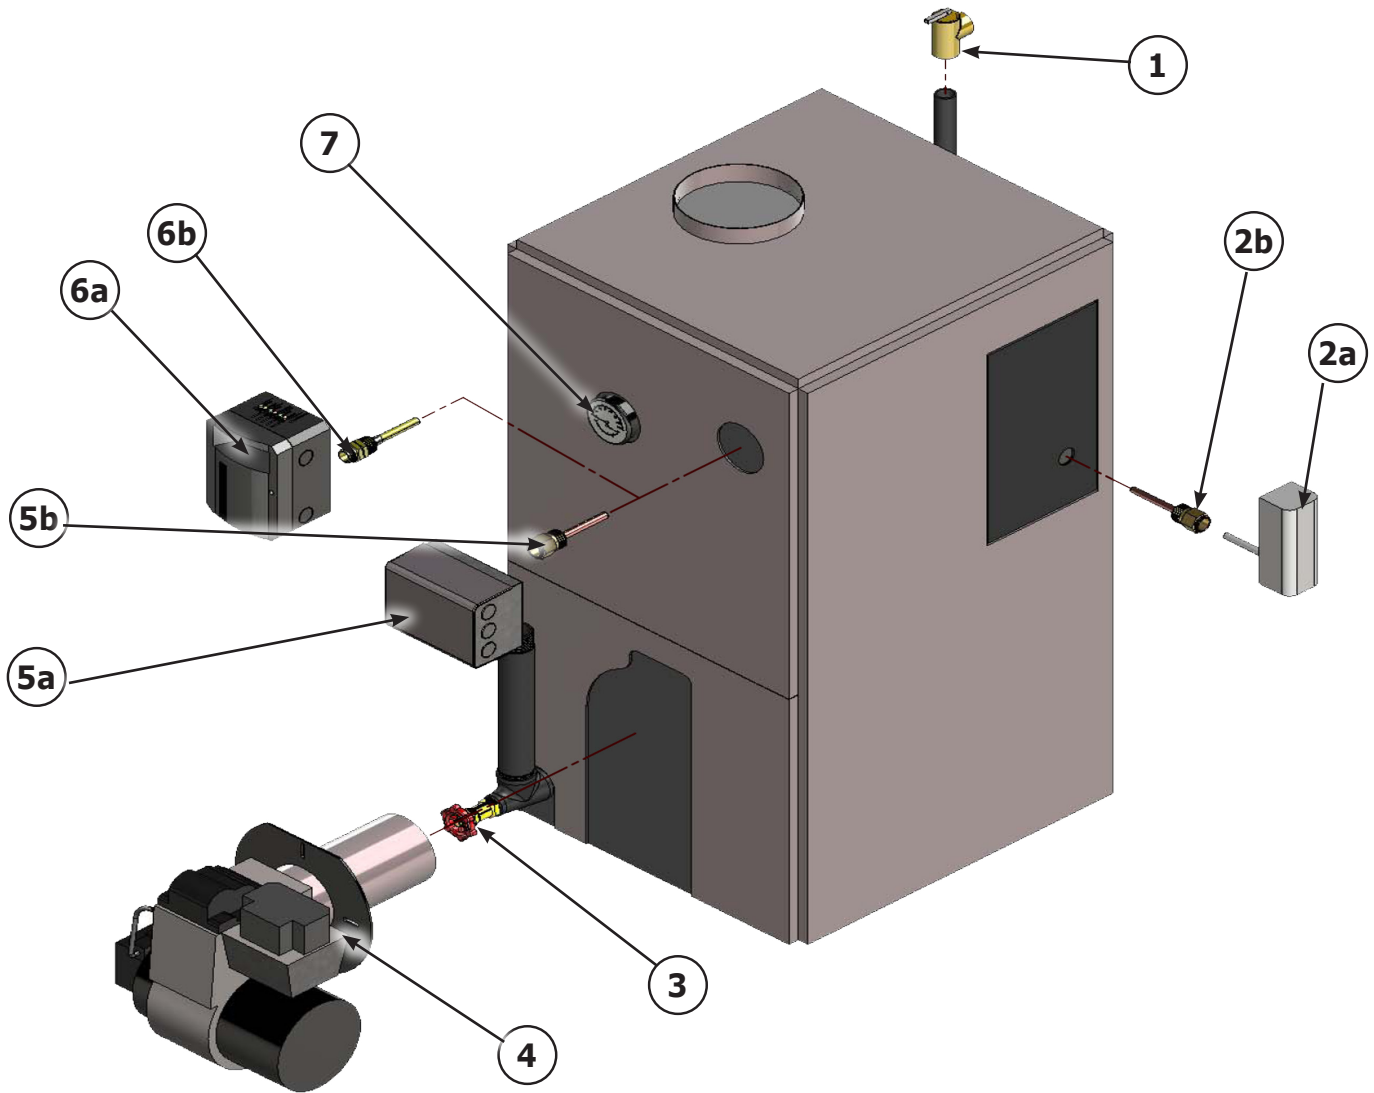

CONTROLS AND PIPING

	Description	Models		
		3K	4K	5K
1	Safety Relief Valve, Conbraco 10-408-05	14622011 (1)		
2a	Low Limit, Honeywell L4006A	AQ-008.00 (1)		
2b	Well, Honeywell 123870A	1635001 (1)		
3	Drain Valve	240009323 (1)		
4	Oil Burner, Beckett AFG	240009456	240009457	240009458
5a	Limit, Honeywell L7248L	240009128 (1)		
5b	Well, Honeywell 123870A	1635001 (1)		
5c †	Sensor, Honeywell 50001464-001	240007686 (1)		
6a	Limit, Hydrolevel 3250	240009114 (1)		
6b	Well, Hydrolevel 48-201	240007709 (1)		
7	Temperature/Pressure Gauge	1260006 (1)		
†	Circulator - Grundfos UP15	CI-006.01 (1)		
†	Circulator - Taco 007	CI-001.03 (1)		