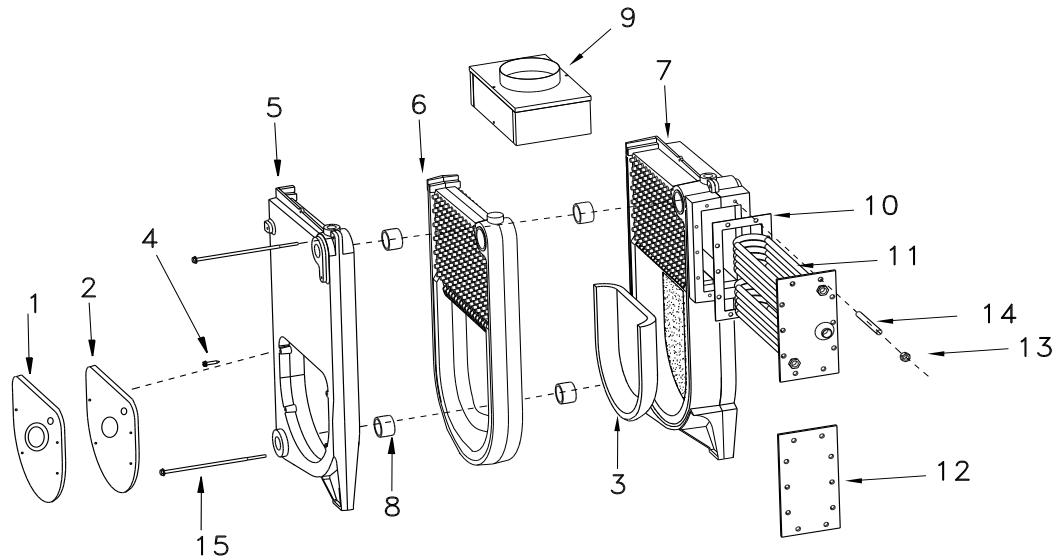

REPAIR PARTS

HEAT EXCHANGER

ITEM	DESCRIPTION	MODELS		
		3K	4K	5K
1	Burner Mounting Plate (Does Not Include 17,18,19)		40300004 (1)	
2	Burner Mounting Plate Insulation		14614015 (1)	
3	Target Wall		14619003 (1)	
4A	5/16"-18 x 2-1/4" Stud		14695043 (4)	
4B **	3/4" Bronze Spacer		14619014 (4)	
4C **	5/16"-18 Hex Nut		1330007 (4)	
4D **	1/4" Flat Washer		1600001 (4)	
5	Front Section		40300015 (1)	
6	Middle Section	40300007 (1)	40300007 (2)	40300007 (3)
7	Back Section		4030008 (1)	
8	Cast Iron Machined 2" Push Nipple *	43300976 (4)	43300976 (6)	43300676 (8)
9	Flue Collector - Complete	42500276 (1)	42500277 (1)	42500278 (1)
10	Tankless Heater Coil/Cover Plate Gasket		240007071 (1)	
11	Tankless Heater Coil		14627020 (1)	
12	Tankless Heater Cover Plate		43300256 (1)	
13	3/8"-16 Hex Nut		1330008 (10)	
14	3/8"-16 x 1-1/2" Stud		14695113 (10)	
15A	1/4" Tie Rods	14605002 (2)	14605051 (2)	14605053 (2)
15B	1/4"-20 Hex Nut		HW-003.02 (2)	
16 **	7/16" x 70-1/2" Cut Rope	43300955 (2)	43300955 (3)	43300955 (4)
17 **	Observation Door (Tear Drop)		40300014 (1)	
18 **	3/8" Shoulder Bolt		14695122 (1)	
19 **	3/8" Lockwasher		14695123 (1)	
20 **	1-1/4" NPT Cast Iron Plug		1395002 (2)	
21 **	Heat Exchanger Assembly (Includes 1,2,3,4,5,6,7,8,15,16,17,18,19,20)	40300305 (1)	40300405 (1)	40300505 (1)

* Four are required for first middle replacement section and two for each additional section.

** Not Shown