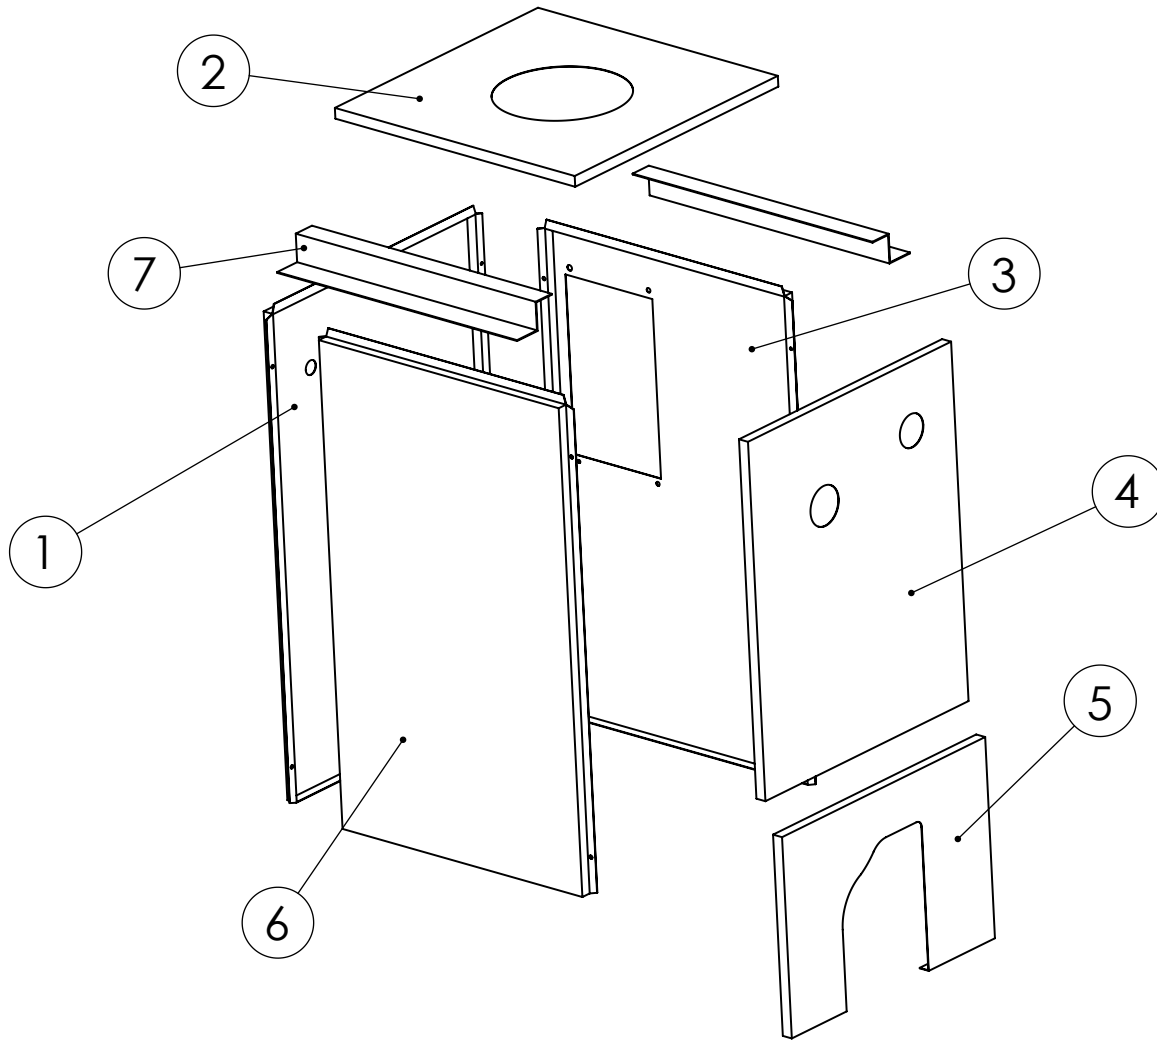

REPAIR PARTS

JACKETS

Item	Description	Models		
		3K	4K	5K
1	Back Panel	42500271AD (1)		
2	Top Panel	42500251AD (1)	42500252AD (1)	42500253AD (1)
3	Right Panel	42500241AD (1)	42500242AD (1)	42500243AD (1)
4	Upper Front Panel	42500270AD (1)		
5	Lower Front Panel	42500272AD (1)		
6	Left Panel	42500261AD (1)	42500262AD (1)	42500263AD (1)
7	Z Bars	42500273 (2)		
Complete Jacket		42500286AD	42500287AD	42500288AD